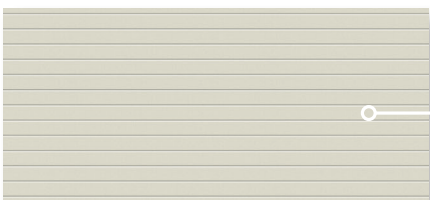

Tough, bold, minimalistic and ruggedly beautiful.

The Matt finish garage door is made from BlueScope steel, which allows you to make stylish and defining design choices for your home. Choose from six of amazing Colorbond® colours: Surfmist®, Shale Grey™, Dune®, Bluegum® Basalt®, and Monument® to make your design statement.

Brand	Material	Colours	Type	Finish
Colorbond®	BlueScope Colorbond® coil	Surfmist®	sectional door only	smooth finish for roller door; textured finish for sectional door
		Basalt™, Monument®	sectional door & roller door	
Steel-Line	Powder coat on BlueScope steel sheets	Shale Grey™, Dune®	sectional door only	smooth / textured finish (pricing varies)

Profiles

Ranch (textured finish)

Heritage (textured finish)

Slimline (textured or smooth finish*)

Glacier (textured or smooth finish*)

Flatline (textured or smooth finish*)

*** Smooth finish pricing varies. Please ask your Steel-Line Product Consultant.**